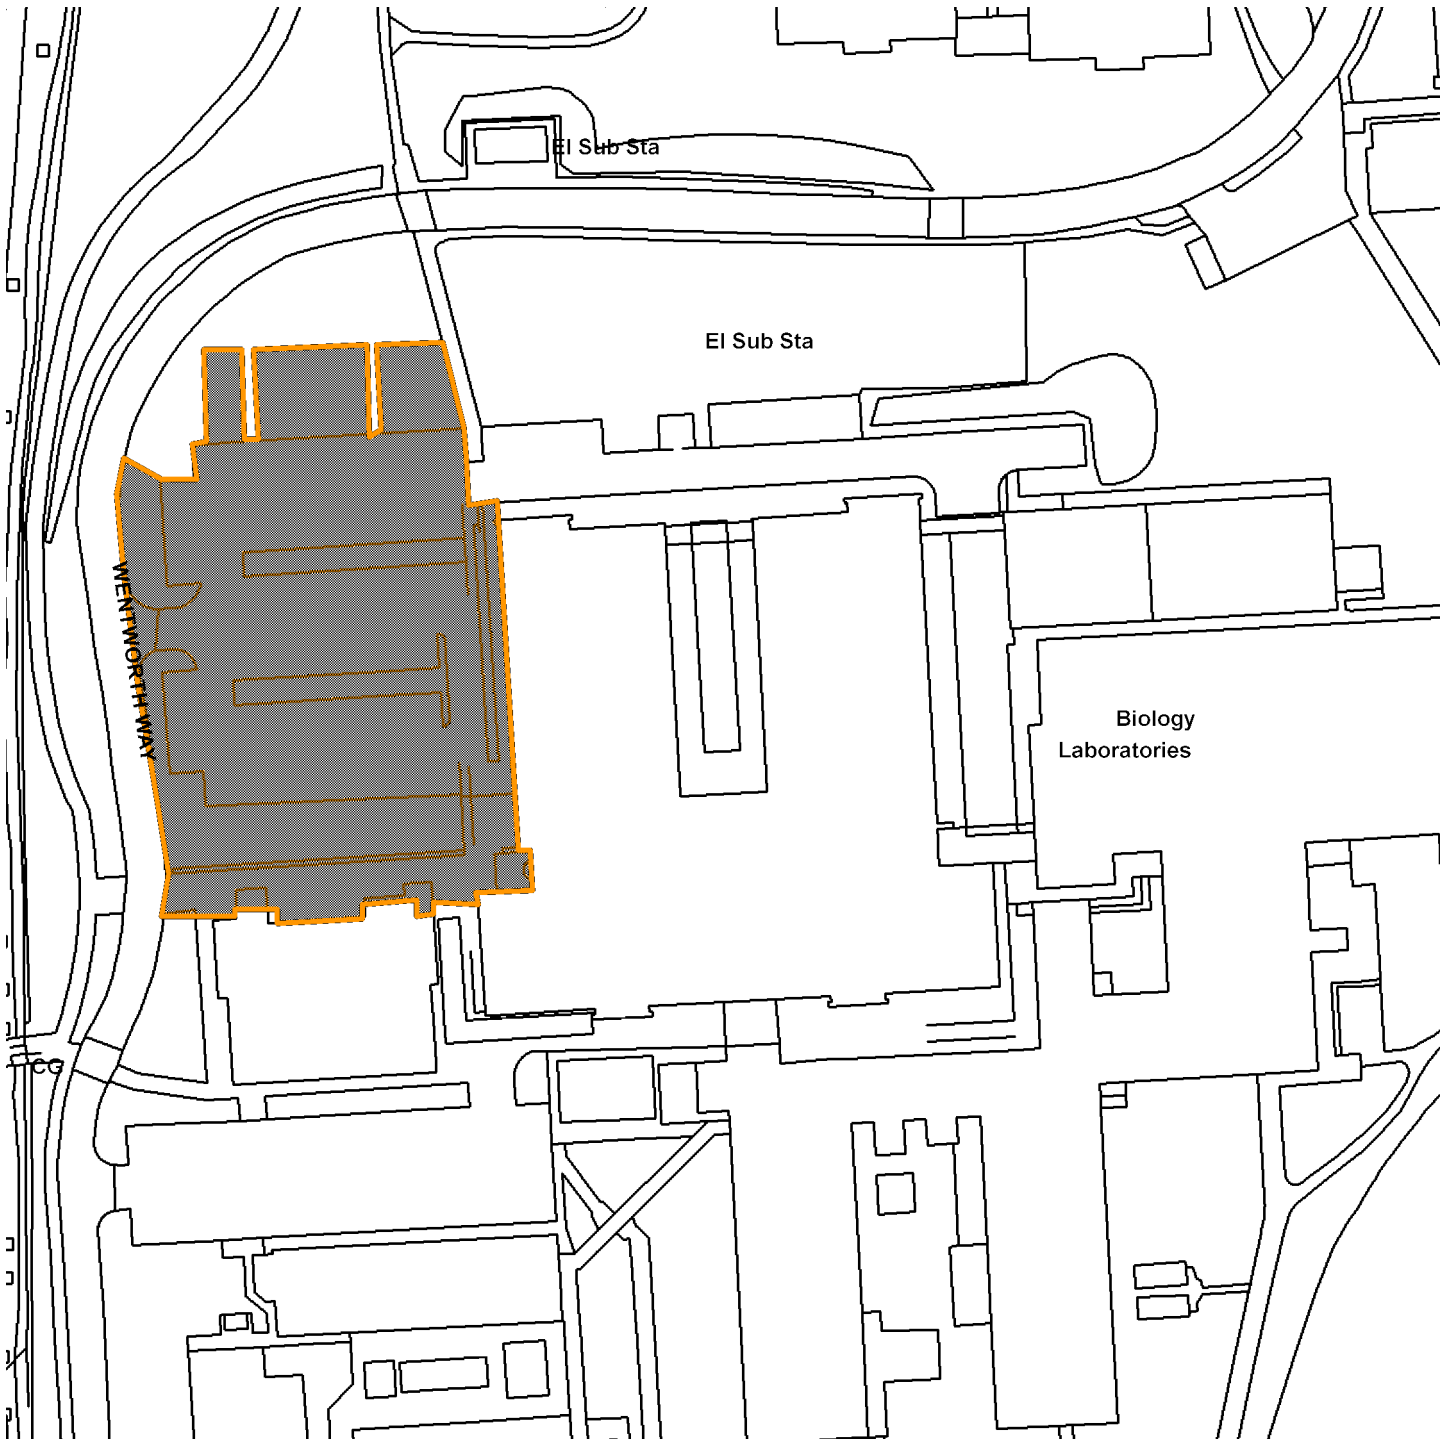

14/02881/FULM

Biology Department University of York University Road

Scale : 1:1059

Reproduced from the Ordnance Survey map with the permission of the Controller of Her Majesty's Stationery Office © Crown Copyright 2000.

Unauthorised reproduction infringes Crown Copyright and may lead to prosecution or civil proceedings.

Organisation	CYC
Department	Not Set
Comments	Site Plan
Date	10 February 2015
SLA Number	Not Set